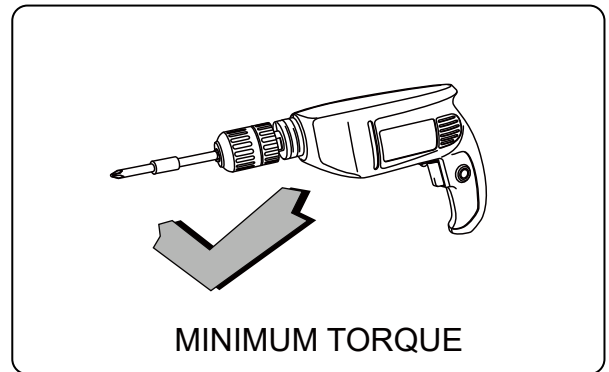

TA565

WARNING:
CHOKING HAZARD - Small parts.
Not for children under 3 years. Adult assembly required.

NOTE : Please read instructions before assembly

Be smart-sort your parts!

Be sure you have all required parts BEFORE beginning assembly!

Please use a manual screwdriver for assembly or set the electric screwdriver to the MINIMUM TORQUE to avoid damaging the product. If the minimum torque is not sufficient to turn the screws, gradually increase the torque as needed.

DO NOT FULLY TIGHTEN SCREWS UNTIL ALL PANELS ARE CONNECTED.

To complete assembly, use a hand-held screwdriver to fully tighten all screws until they're snug.

DO NOT OVER-TIGHTEN!

Over-tightening will cause the product to crack!